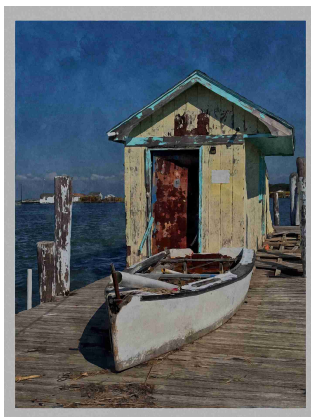

Michael Mininsohn 2
Assigned Pictorial Score/Award:23.0 1st Prize
Sharp Turns

Mary Lu Pool 3
Creative Artistry Score/Award:22.5 3rd Prize
Tangier