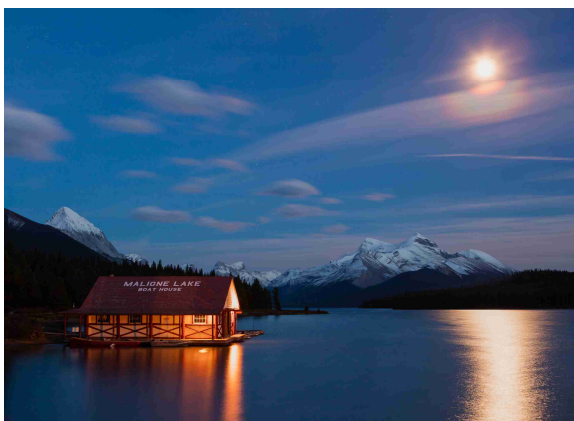

Bill Crnkovich 3
Multi-Scape Score/Award:24.0 1st Prize
Maligne Lake By Moonlight

Douglas Strande 3
Multi-Scape Score/Award:22.5 3rd Prize
Mount Rainier

Anne Rhoads 3
Multi-Scape Score/Award:23.5 2nd Prize
Lower Hill Creek Falls