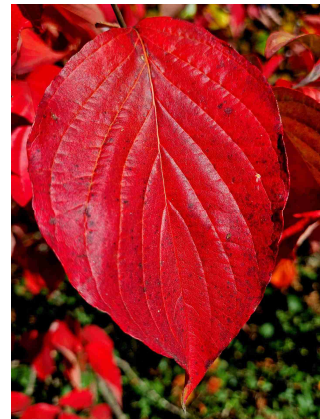

Mark Sandler 1
Open Mono Score/Award:24.0 1st Prize
Tunnel At Union Station Washington DC

Joann Giannola 1
Assigned Pictorial Score/Award:21.0 2nd Prize
Leaf Lines