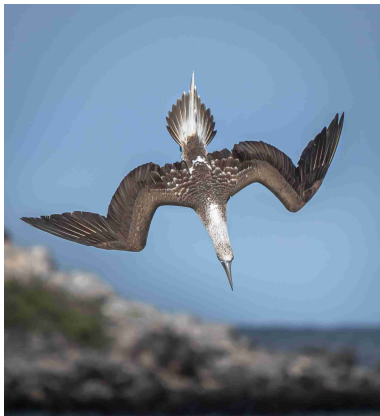

Marshall Brown 2
Open Nature Score/Award:23.0 3rd Prize
Puffin

Debbie Blair 3
Open Nature Score/Award:23.5 1st Prize
Blue Footed Booby Dive

Joseph Clarke 1
Multi-Scape Score/Award:19.5 3rd Prize
Closeup At The Cliffs Of Moher