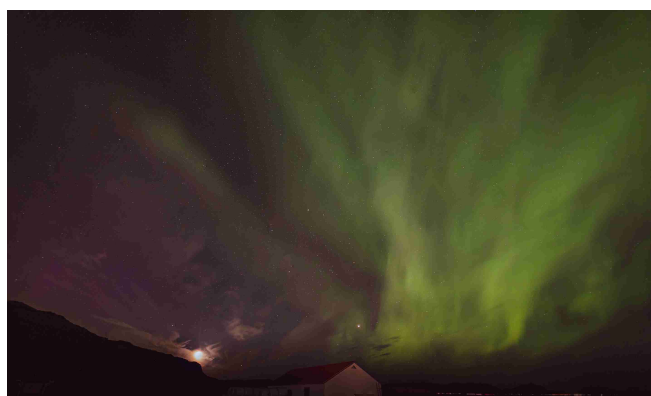

Maury Kahn 3
Multi-Scape Score/Award:23.5 2nd Prize
Mystic Autumn

Kathy Campos 2
Multi-Scape Score/Award:21.5 2nd Prize
Full Moon Aurora