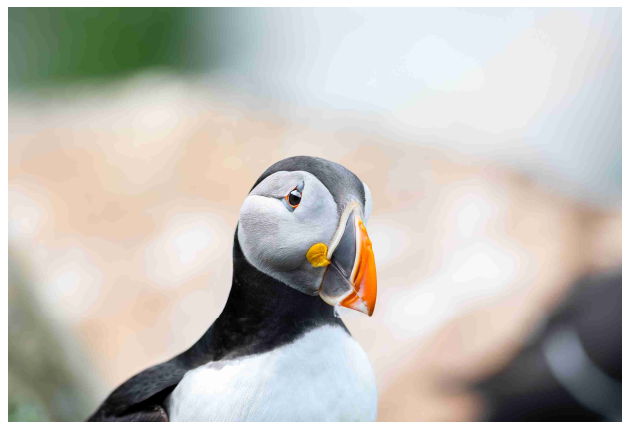

Marshall Brown 2
Open Nature Score/Award:23.0 3rd Prize
Puffin

Debbie Blair 3
Open Nature Score/Award:23.5 1st Prize
Blue Footed Booby Dive

Joseph Clarke 1
Multi-Scape Score/Award:19.5 3rd Prize
Closeup At The Cliffs Of Moher